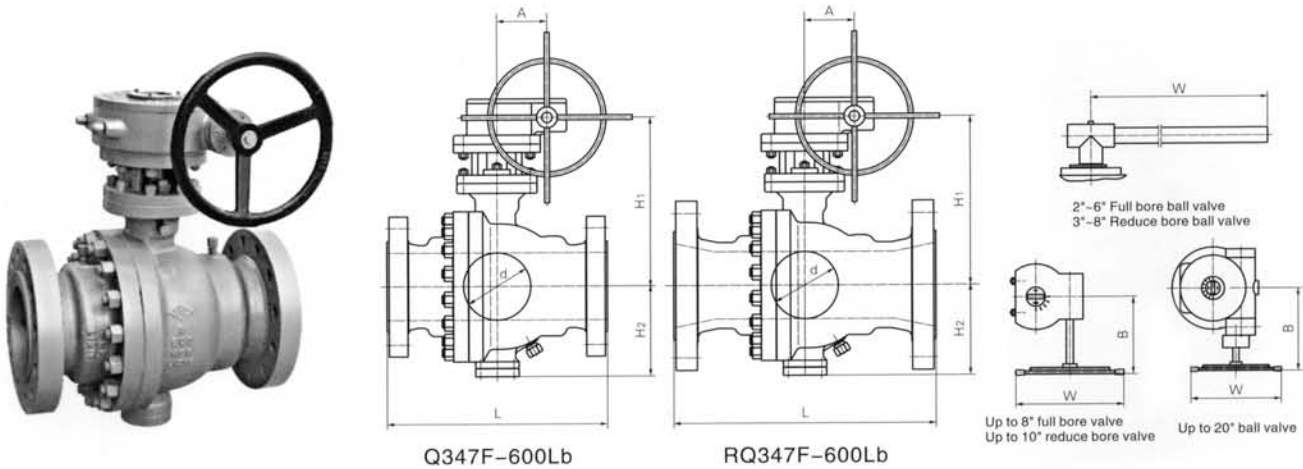

Fumagalli S.p.A

Milano - Roma - Italy

V A L V E S

Trunnion Mounted Ball Valves

CLASS600 Carbon steel/Stainless steel ball valve

Dimension chart (inch)

| NPS | d | L | H ₁ | H ₂ | W | A | B |
|----------|-------|------|----------------|----------------|-------|-------|-------|
| 2 | 2 | 11.5 | 7.56 | 5.59 | 23.6 | - | - |
| 3x2x3 | 2 | 14 | 7.56 | 5.59 | 23.6 | - | - |
| 3 | 3 | 14 | 10.98 | 6.77 | 39.37 | - | - |
| 4x3x4 | 3 | 17 | 10.98 | 6.77 | 39.37 | - | - |
| 4 | 4 | 17 | 12.40 | 8.07 | 59.06 | - | - |
| 6x4x6 | 4 | 22 | 12.40 | 8.07 | 59.06 | - | - |
| 6 | 6 | 22 | 12.72 | 10.71 | 19.69 | 7.28 | 12.60 |
| 8x6x8 | 6 | 26 | 12.72 | 10.71 | 19.69 | 7.28 | 12.60 |
| 8 | 8 | 26 | 15.00 | 13.19 | 19.69 | 7.28 | 12.60 |
| 10x8x10 | 8 | 31 | 15.00 | 13.19 | 19.69 | 7.28 | 12.60 |
| 10 | 10 | 31 | 20.39 | 15.98 | 19.69 | 8.46 | 14.96 |
| 12x10x12 | 10 | 33 | 20.39 | 15.98 | 19.69 | 8.46 | 14.96 |
| 12 | 12 | 33 | 22.36 | 18.15 | 19.69 | 8.46 | 14.96 |
| 14x12x14 | 12 | 35 | 22.36 | 18.15 | 19.69 | 8.46 | 14.96 |
| 14 | 13.25 | 35 | 26.18 | 20.20 | 19.69 | 8.46 | 14.96 |
| 16x14x16 | 13.25 | 39 | 26.18 | 20.20 | 19.69 | 8.46 | 14.96 |
| 16 | 15.25 | 39 | 28.74 | 22.95 | 19.69 | 8.46 | 14.96 |
| 18x16x18 | 15.25 | 43 | 28.74 | 22.95 | 19.69 | 8.46 | 14.96 |
| 18 | 17.25 | 43 | 31.30 | 25.43 | 19.69 | 8.46 | 14.96 |
| 20x18x20 | 17.25 | 47 | 31.30 | 25.43 | 19.69 | 8.46 | 14.96 |
| 20 | 19.25 | 47 | 32.48 | 27.80 | 24.02 | 8.46 | 14.96 |
| 24x20x24 | 19.25 | 55 | 32.48 | 27.80 | 24.02 | 8.46 | 14.96 |
| 24 | 23.25 | 55 | 38.31 | 32.72 | 24.02 | 11.02 | 18.11 |
| 26x22x26 | 21.25 | 57 | 34.06 | 27.99 | 19.69 | 8.46 | 14.96 |
| 26 | 25 | 57 | 37.20 | 32.48 | 24.02 | 11.81 | 19.69 |
| 28x24x28 | 23.25 | 61 | 36.22 | 30.16 | 19.69 | 11.02 | 18.11 |
| 28 | 27 | 61 | 40.78 | 35.04 | 24.02 | 11.81 | 19.69 |
| 30x24x30 | 23.25 | 65 | 38.31 | 32.72 | 19.69 | 11.02 | 18.11 |
| 30 | 29 | 65 | 42.83 | 36.93 | 24.02 | 11.81 | 19.69 |